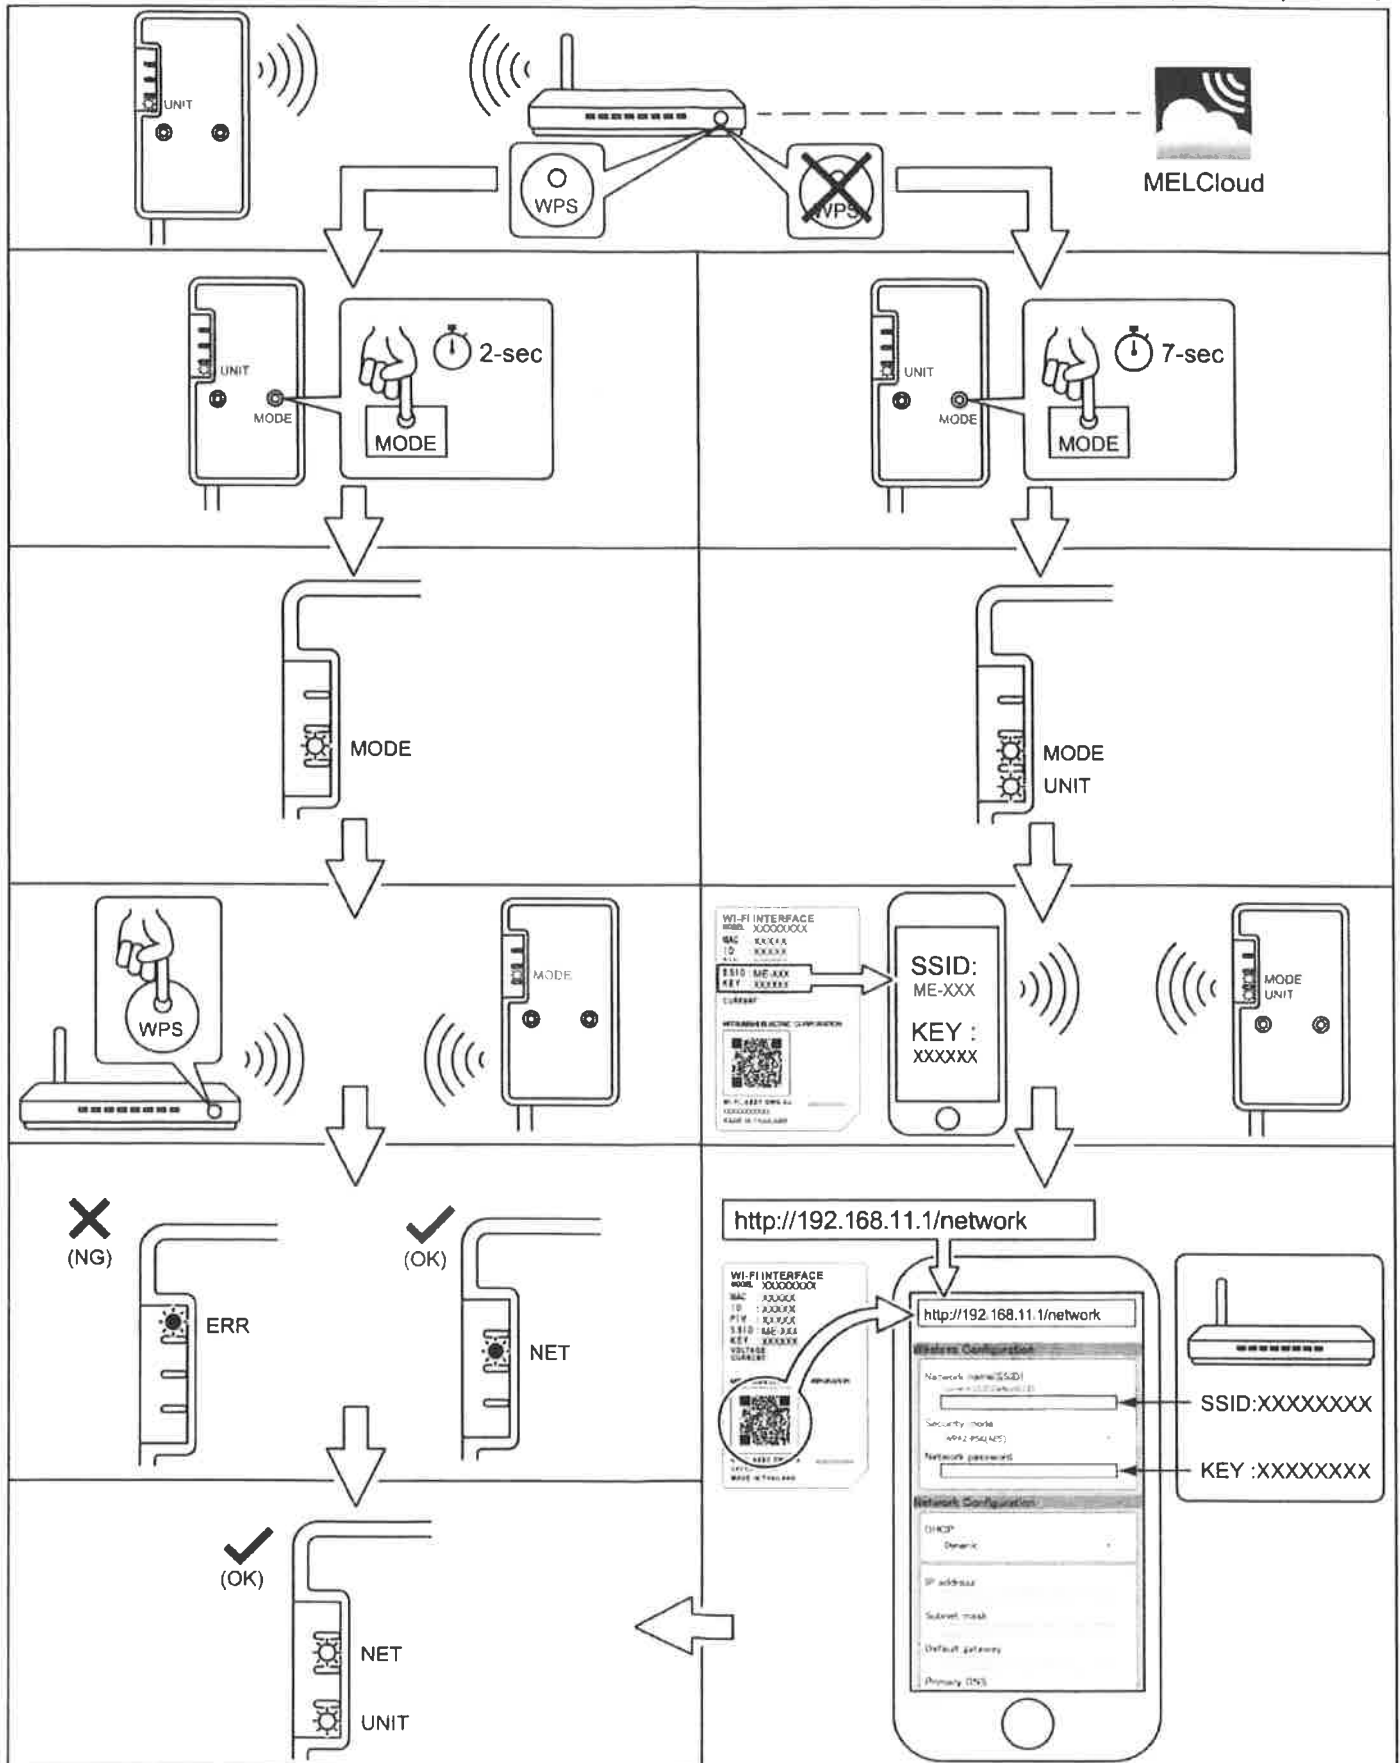

Wi-Fi INTERFACE

SETUP QUICK REFERENCE GUIDE

Before setting up, read the Safety precautions on the INSTALLATION MANUAL and INSTRUCTION BOOK.

For SETUP MANUAL and MELCloud User Manual, please go to the website below.
<http://www.melcloud.com/Support>

SETUP

 ON  Flashing

Troubleshooting

<p>ERR: OFF NET: OFF</p> 		<p>Try pairing the Wi-Fi interface with the Router.</p>
<p>ERR: Flash (Every 0.5-sec)</p> 	 <p>IP address</p>	<p>Check DHCP settings of the Router. or Check IP address settings of the Wi-Fi interface.</p>
<p>ERR: Flash (Every 1 sec)</p> 	 <p>DNS</p>	<p>Check DNS settings of the Router. or Check DNS address settings of the Wi-Fi interface.</p>
<p>ERR: Flash (Twice every 5 sec)</p> 	 <p>Internet</p>	<p>Check if the Router is connected to the Internet.</p>
<p>MODE: Flash (Once every 5 sec)</p> 	 <p>The Wi-Fi interface is set to Access point mode</p>	<p>Push MODE switch of the Wi-Fi interface for 7 seconds. Try pairing the Router again if the Wi-Fi interface is not connected.</p>